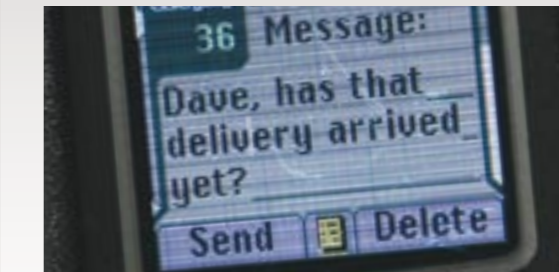

Voice and data combined: the path forward