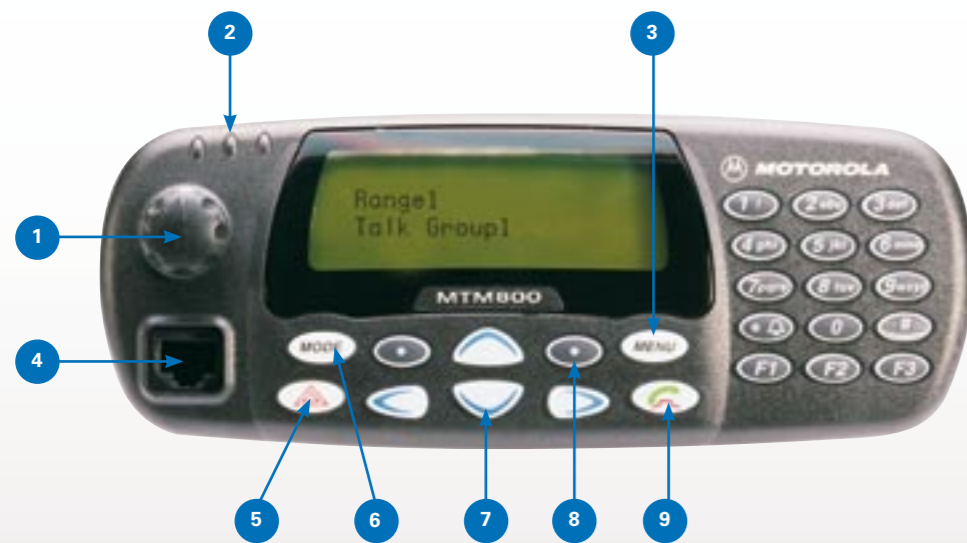

MTM800

1. On-Off Rotary Knob and Volume Control
2. LED Status Indicators
3. Menu Key
4. Hand Held Microphone Socket
5. Emergency Button
6. Mode Button
7. Four-Way Navigation Keys
8. Speaker Phone Control Key
9. Send/End Key

www.zeondigital.com.au

August 08
8TB MA442

Now your choice of radio can give you much more than just voice communication.